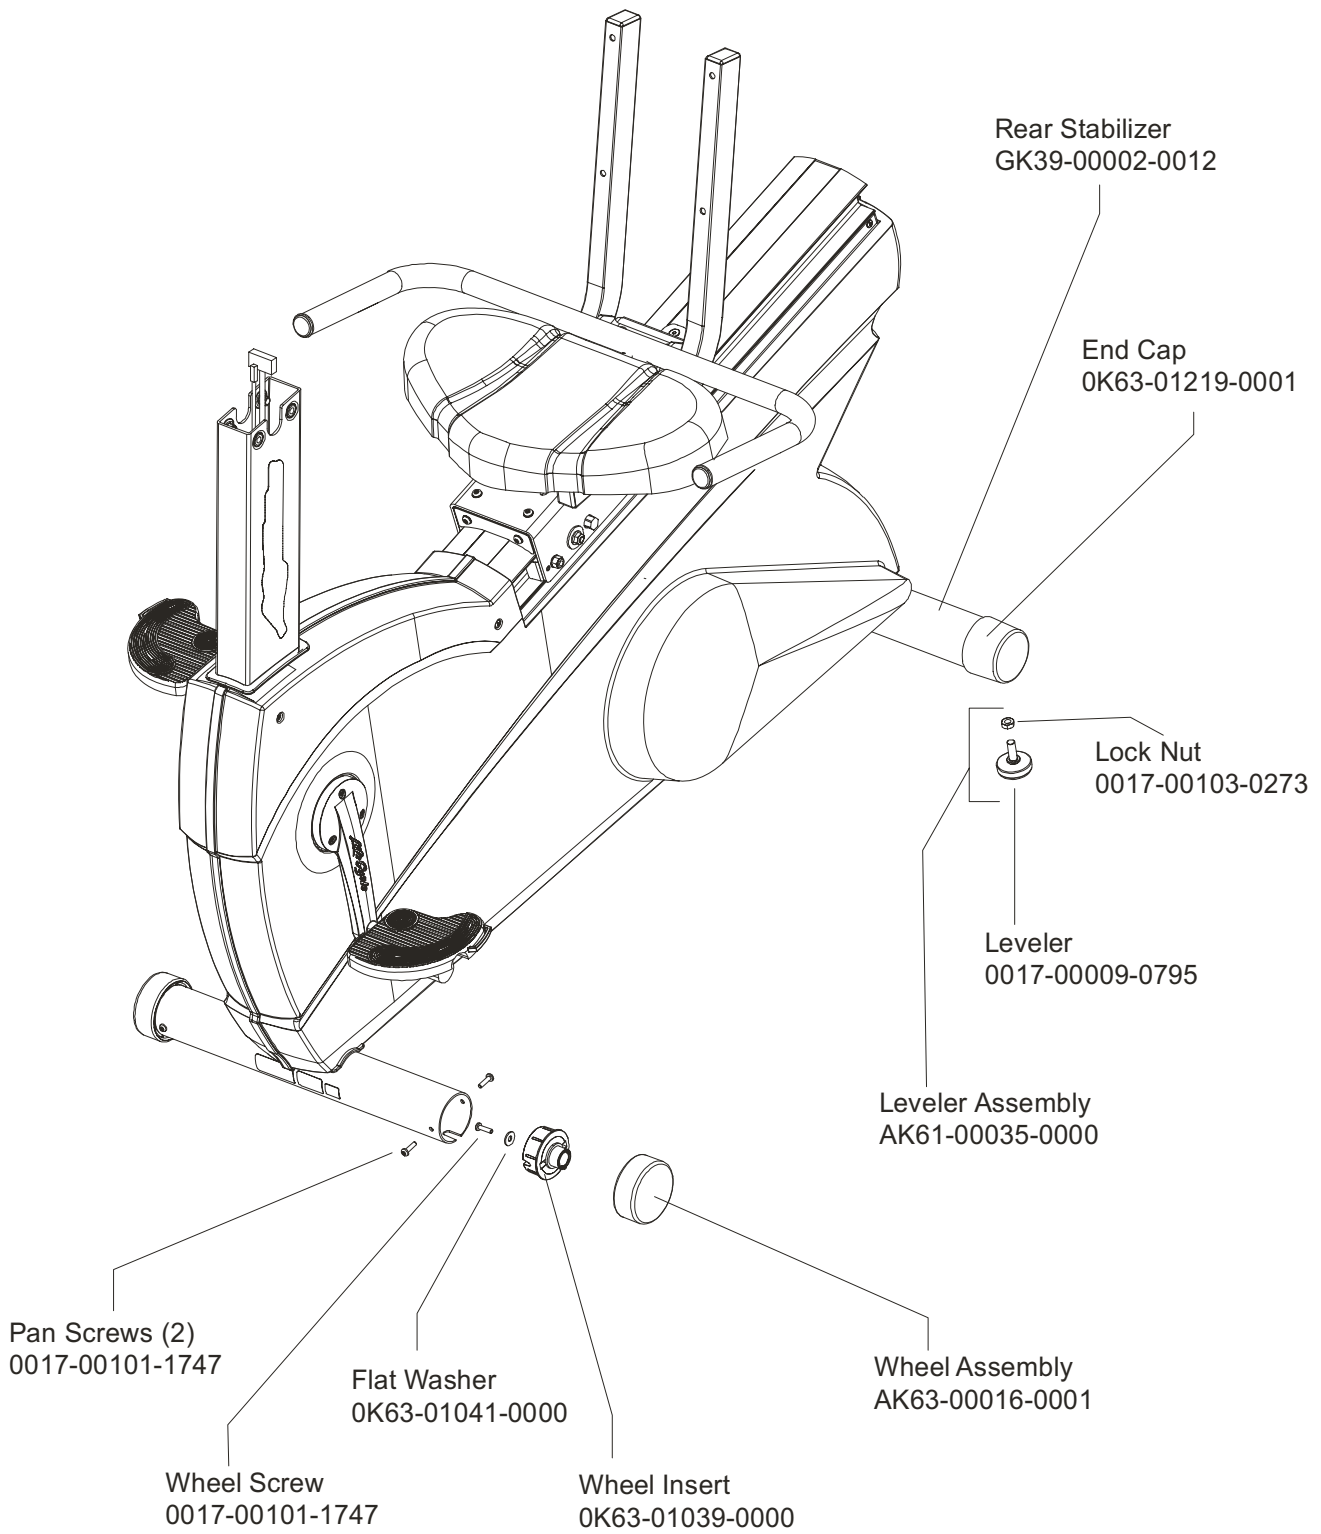

Seat Assembly .....14

Seat Bottom Assembly .....15

Seat Frame Assembly .....16

Seat Pads and Accessory Tray .....17

Extrusion Assembly.....18

Seat Locking Assembly .....19

Wheel and Leveler .....20

Cables .....21

Description	Part No.
OPERATION MANUAL	M051-00K39-A167
POWER OPTION KIT 120V	GK39-00002-0002
POWER OPTION KIT 240/50V UK	GK39-00002-0004
POWER OPTION KIT 240V+AUS	GK39-00002-0005
POWER OPTION KIT 230/50V CON	GK39-00002-0006
HARDWARE BAG	GK39-00002-0008
TOUCH UP PAINT: SPRAY CAN .5 OZ BOTTLE W/APPLICATOR .33 OZ PEN	0017-00008-0204 0017-00008-0205 0017-00008-0206
SERVICE MANUAL	M051-00K39-A012

Washer  
0017-00104-0044

Bolt  
0017-00101-0956

Intermediate Shaft and Bearing  
Assembly GK63-00002-0007

Idler Bracket Assembly  
AK63-00021-0000

Locking Assembly  
AK51-00053-0001

Cable Coax - AK32-00020-0001  
Cable Power Ext - AK32-00078-0001